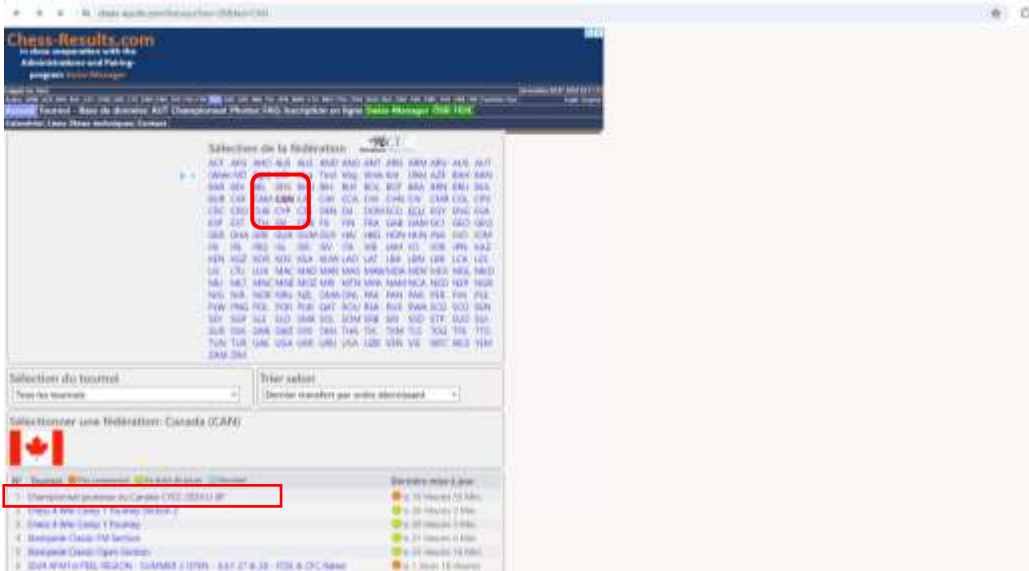

PAIRINGS & RESULTS

Pairings & results will be posted on the following website: <https://chess-results.com/>

1. Select the Canadian federation (CAN)
2. Then look for the Canadian Youth Chess Championship and your child's section. All the sections will be available in the coming days.

3. Find your child's name on the list in the appropriate section.

4. All the names and ratings will be posted on each section.
5. Pairings and results will be updated at every round.

RÉSULTATS ET APPARIEMENTS