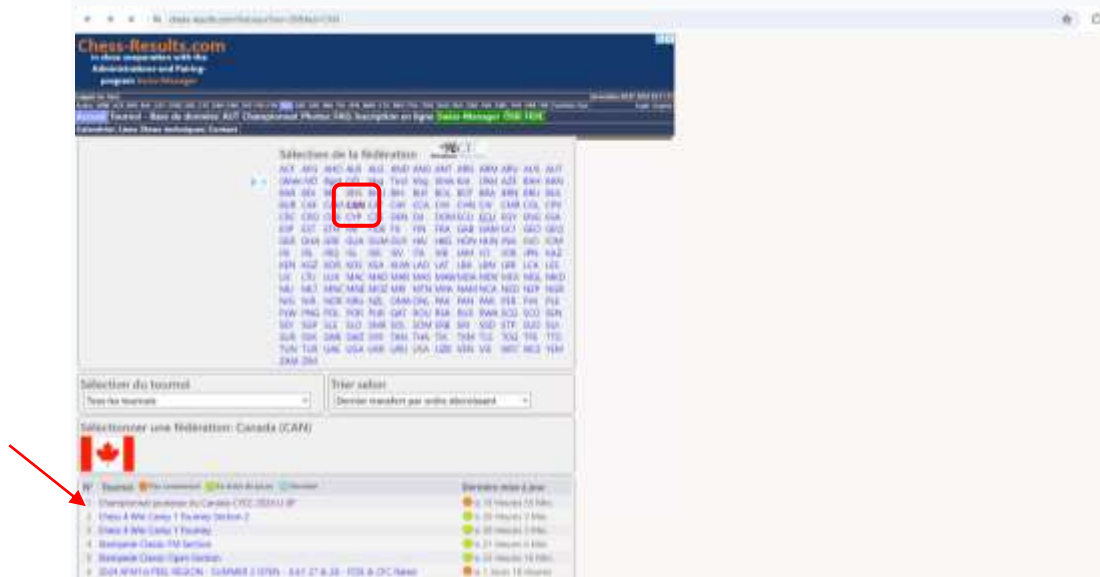

RÉSULTATS ET APPARIEMENTS

Les appariements et les résultats seront publiés sur le site Web suivant : <https://chess-results.com/>

1. Sélectionnez la fédération canadienne (CAN)
2. Recherchez ensuite le Championnat jeunesse d'échecs du Canada et la section de votre enfant. Toutes les sections seront disponibles dans les prochains jours.

3. Trouvez le nom de votre enfant sur la liste dans la section appropriée.